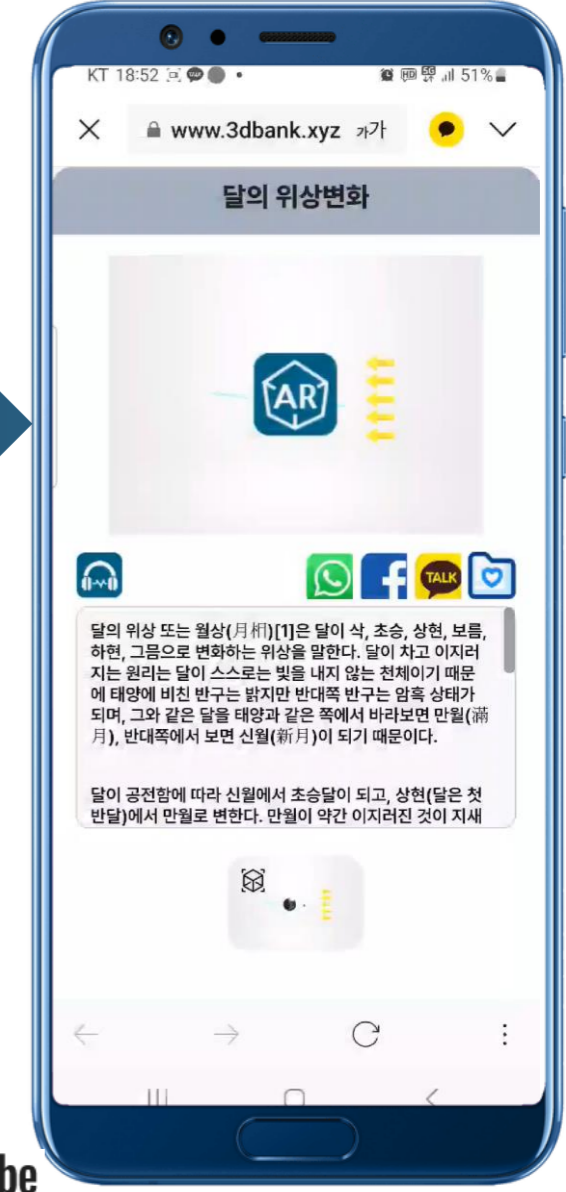

3. XRShowroom Feature

XRService Offering Fun with diverse XR content displayed in virtual spaces in the real world

Fun HoloMagic

Smart Dog
It understands well when you speak through the microphone

Become queen
Try wearing it with the crown up

Essence of ancient culture
You can open the lid of the Artifacts and see inside!

The underside of the national treasure
The bottom of this precious national treasure is damaged

Phases of the Moon
The principle behind the first quarter and last quarter moon phases

YouTube
<https://www.youtube.com/shorts/QBUqkElkgC8>