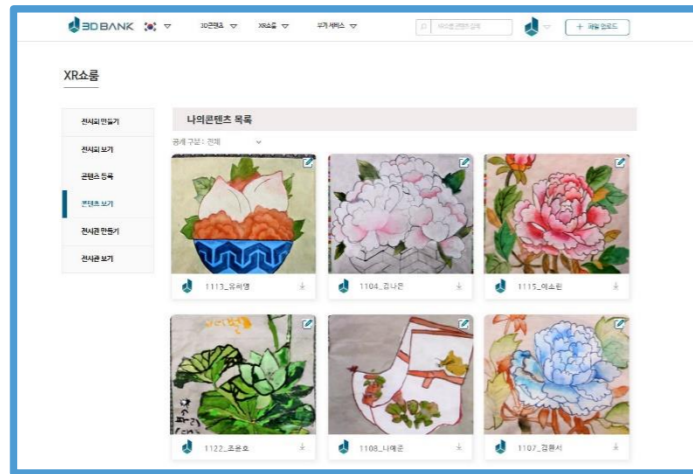

3. XRShowroom Feature

Easy Exhibition Setup Personalize a metaverse exhibition by placing content in template exhibition halls

Register your content