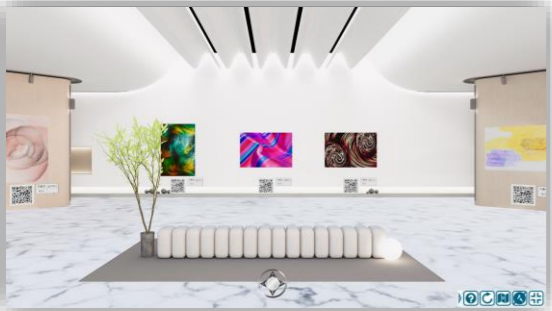

3DBANK	XRShowroom
Features	Web-Based 3D Virtual Space Exhibition, Available on All Websites
Advantage	3D Virtual Space Exhibition + Simultaneous AR / VR Content Experience

2. XRShowroom Introduction

XRShowroom-Exhibition

Easy Exhibition Setup Personalize a metaverse exhibition by placing content in template exhibition halls

Register your content

Select a template exhibition hall

Create an exhibition(place content)

3. XRShowroom Feature

4. XRShowroom Example

Dokdo Experience Hall

A 3D exhibition of 28 species living in Dokdo, with QR scan for interactive experince

XR Dokdo Experience Hall

<https://www.koreaitimes.com/news/articleView.html?idxno=133519>

<https://www.3dbank.xyz/museum/3dExhibition.jsp?idx=248>

4. XRShowroom Example

Metaverse Expo

A 3D multi-exhibition similar to an offline exhibition

Exhibition Hall World_City

Exhibition Gate
Directly move to the exhibition by passing through the internal gate of the exhibition