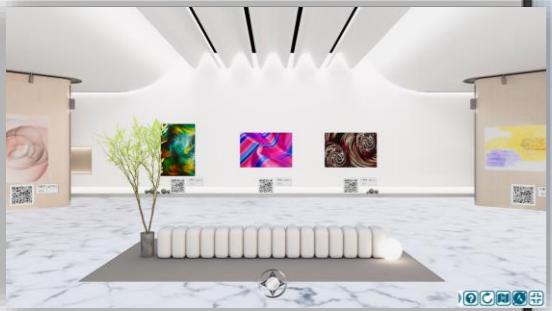

3. XRShowroom Feature

Metaverse Multi-Exhibition

Multi-exhibition that connects multiple single exhibitions into a unified collection

Exhibition Hall World_City

Exhibition Gate
Directly move to the exhibition by passing through the gate inside the exhibition

- 전시회월드_박물관
- 아외체험관-초원
- 아외체험관-사막
- 아외체험관-아쿠아리움
- 미술전시회10
- 미술전시회4
- 2023년 아천제일고등학교...
- [미술, 나를 만든다] Me:...

Menu Bar
Instantly navigate to the exhibition through the menu bar at the top-right corner