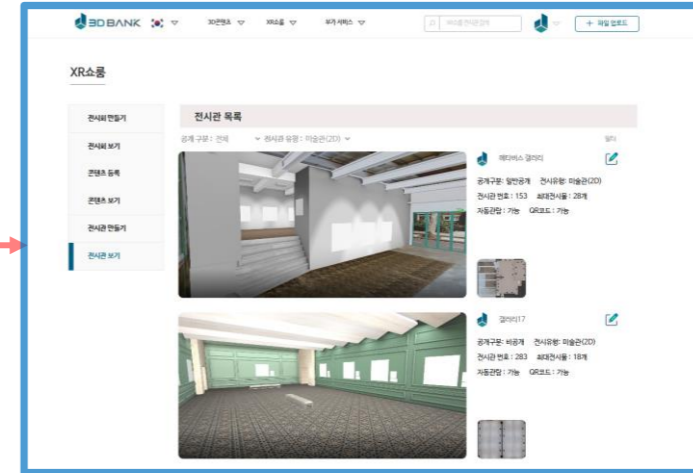

3. XRShowroom Feature

Mobile Optimization

Providing free view and movement using mobile sensors

When looking up with a mobile

When looking straight ahead with a mobile

When looking down with a mobile

3. XRShowroom Feature

Easy Exhibition Setup Personalize a metaverse exhibition by placing content in template exhibition halls

Register your content

Select a template exhibition hall

Create an exhibition(place content)

3. XRShowroom Feature