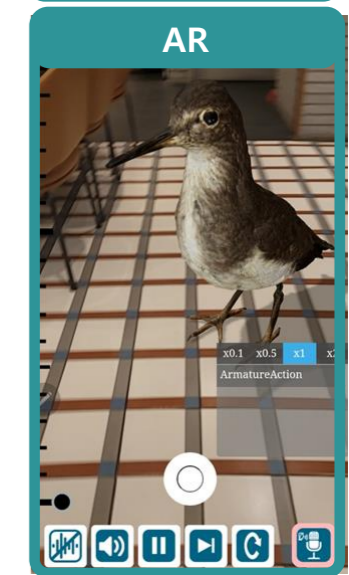

YouTube <https://www.youtube.com/watch?v=mvp8HyBkH14>

4. XRShowroom Example

Experience Activity Exhibition 3D exhibition of student's activities captured in photos or videos

2023 National Special Education e-Festival

 **YouTube** <https://www.youtube.com/watch?v=nOg53HdcqHM>

4. XRShowroom Example

Field Experience Alternative Experience aquarium fish in AR, as if visiting a large aquarium

Share on KakaoTalk

View Stamp

YouTube https://www.youtube.com/watch?v=v-l8QVze_il

4. XRShowroom Example

Dokdo Experience Hall

A 3D exhibition of 28 species living in Dokdo, with QR scan for interactive experince

XR Dokdo Experience Hall

<https://www.koreaitimes.com/news/articleView.html?idxno=133519>

<https://www.3dbank.xyz/museum/3dExhibition.jsp?idx=248>

4. XRShowroom Example

Metaverse Expo

A 3D multi-exhibition similar to an offline exhibition

Exhibition Hall World_City

Exhibition Gate
Directly move to the exhibition by passing through the internal gate of the exhibition