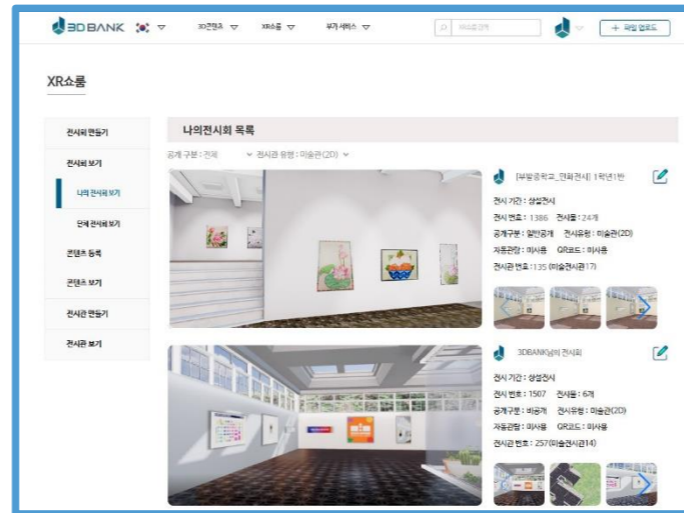

2023년 부원고 학생작품전시회 입니다.

2. XRShowroom Introduction

XRShowroom StartPage Easily choose a 3D template space for display

2. XRShowroom Introduction

XRShowroom Term

- Create an Exhibition** : Create an exhibition using a selected template from the exhibition hall template list
- View Exhibition** : View the list of created exhibitions
 - exhibition can be edited
- Register Content** : Register content(photos & videos) for display in the exhibition
 - 3D content is uploaded via the file upload feature on the main page
- View Content** : View the list of photos/videos I've uploaded
 - Content uploaded by an individual can be edited
- Create an Gallery** : Register a template gallery
- View Gallery** : View the list of gallery templates to create an gallery
 - registered gallery can be edited

3. XRShowroom Feature

Mobile Optimization

Providing free view and movement using mobile sensors

When looking up with a mobile

When looking straight ahead with a mobile

When looking down with a mobile

3. XRShowroom Feature

Easy Exhibition Setup Personalize a metaverse exhibition by placing content in template exhibition halls

Register your content

Select a template exhibition hall

Create an exhibition(place content)

3. XRShowroom Feature