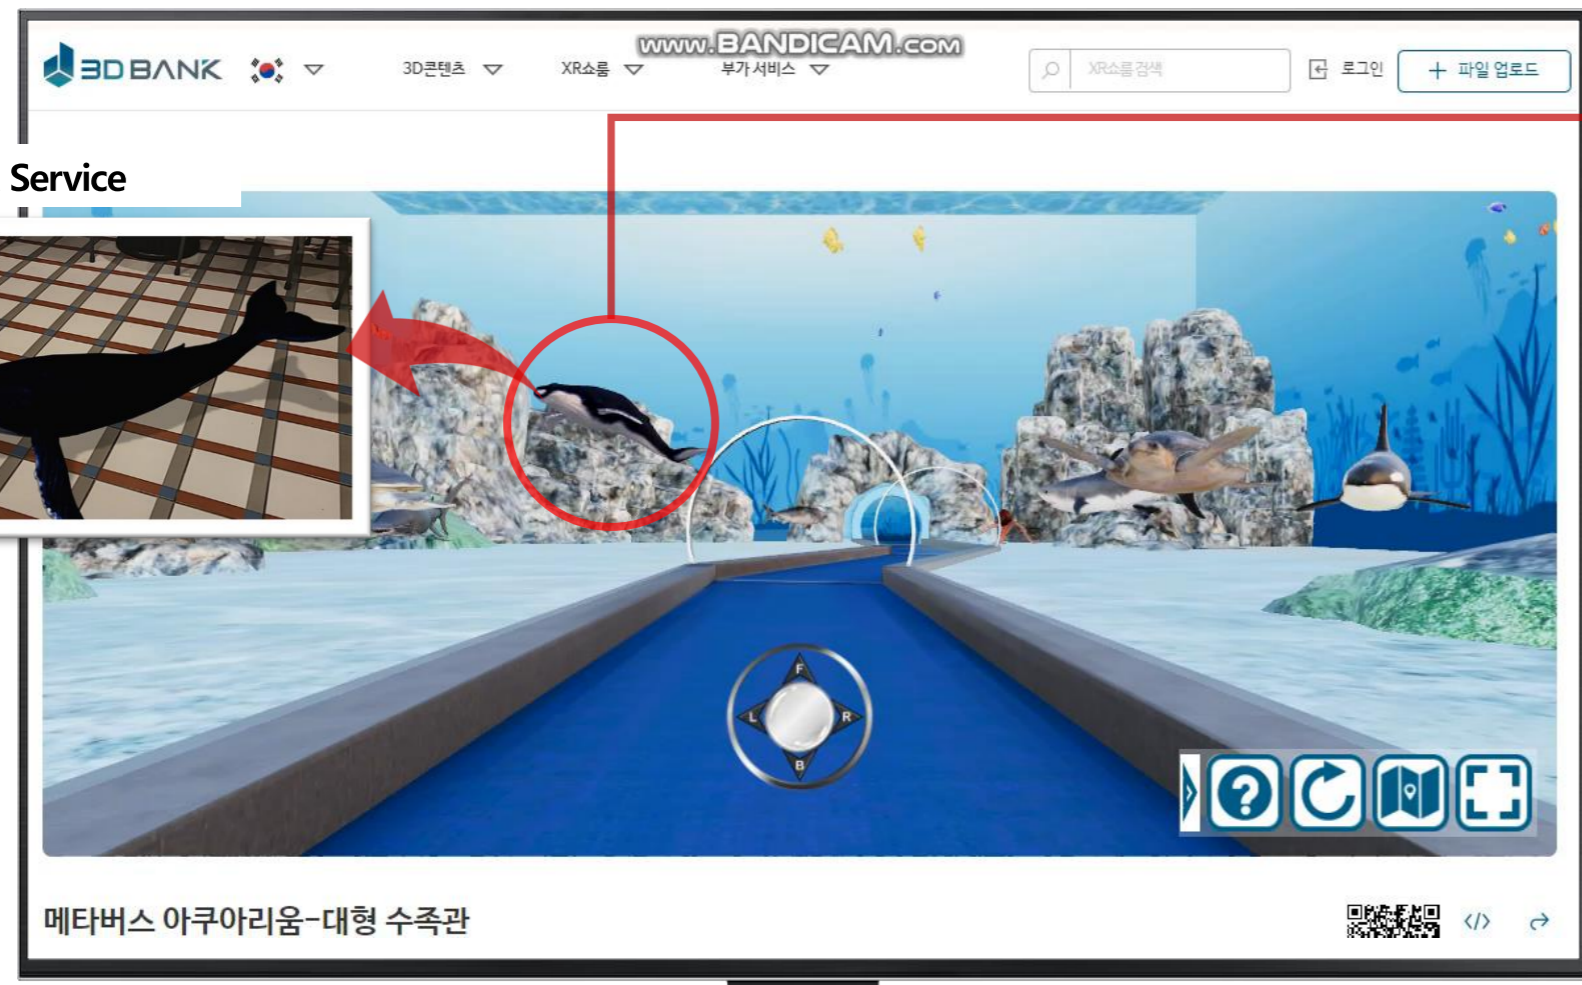

 **YouTube** <https://www.youtube.com/watch?v=nOg53HdcqHM>

4. XRShowroom Example

Field Experience Alternative Experience aquarium fish in AR, as if visiting a large aquarium

Share on KakaoTalk

View Stamp

YouTube https://www.youtube.com/watch?v=v-l8QVze_il

4. XRShowroom Example

Dokdo Experience Hall

A 3D exhibition of 28 species living in Dokdo, with QR scan for interactive experince

XR Dokdo Experience Hall

<https://www.koreaitimes.com/news/articleView.html?idxno=133519>